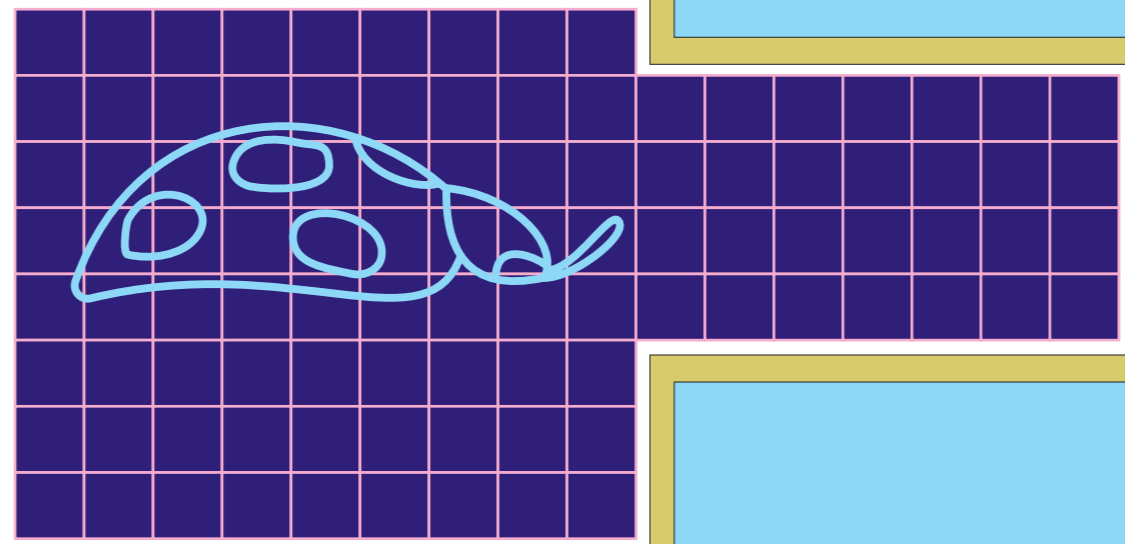

1 PLAYER

2 PLAYERS

UNIVERSAL

Lady Bug

HOW TO PLAY

- BY OPERATING THE LADY BUG, DEVOUR ALL THE DOTS (o).
- WHEN THE LADY BUG HITS A SCULL (☠) OR WHEN IT IS EATEN BY AN ENEMY BUG, IT DIES.
- DODGE THE ENEMY ASSAULT BY USING A ROTARY DOOR (THE ENEMY CANNOT TURN THE DOOR).
- WHEN REMOVING THE BONUS (♥) WHILE ITS COLOR REMAINS BLUE, THE SCORE DOUBLES, TRIPLES OR INCREASES BY 5X.
- COMPLETING THE E.X.T.R.A. SEQUENCE WHILE IT REMAINS YELLOW, AWARDS ANOTHER LADY BUG.
- COMPLETING THE S.P.E.C.I.A.L. WHILE IT REMAINS RED, AWARDS A REPLAY.