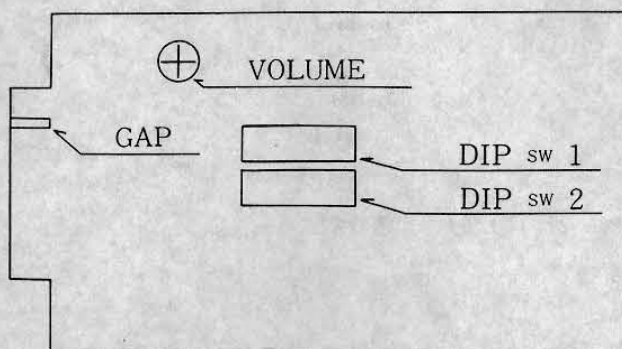

LEVER

BUTTON 1

BUTTON 2

- BUTTON 1BOMB SHOOT BUTTON
- BUTTON 2GUN SHOOT BUTTON

● DIP SW POSITION

SOLDERING SIDE				COMPONENT SIDE
GND	A	1	GND	
GND	B	2	GND	
+5V	C	3	+5V	
+5V	D	4	+5V	
N.C.	E	5	N.C.	
+12V	F	6	+12V	
	H	7		
COIN COUNTER2	J	8	COIN COUNTER 1	
N. C.	K	9	N. C.	
SP (-)	L	10	SP (+)	
N.C.	M	11	N.C.	
VIDEO GREEN	N	12	VIDEO RED	
VIDEO SYNC	P	13	VIDEO BLUE	
SERVICE SW	R	14	VIDEO GND	
N.C.	S	15	N.C.	
COIN SW 2	T	16	COIN SW 1	
START SW 2	U	17	START SW 1	
2P CONTROL UP	V	18	1P CONTROL UP	
2P CONTROL DOWN	W	19	1P CONTROL DOWN	
2P CONTROL LEFT	X	20	1P CONTROL LEFT	
2P CONTROL RIGHT	Y	21	1P CONTROL RIGHT	
2P CONTROL PUSH1	Z	22	1P CONTROL PUSH1	
2P CONTROL PUSH2	a	23	1P CONTROL PUSH2	
N. C.	b	24	N. C.	
N. C.	c	25	N. C.	
N. C.	d	26	N. C.	
GND	e	27	GND	
GND	f	28	GND	

● CONNECTOR TYPE

CR7-56DA-3.96 : HIROSE
1168-056-009 : KEL

「WHIZZ」 DIP SWITCH INDEX

DIS sw A

	CONTENTS	1	2	3	4	5	6	7	8
MUSIC IN DEMO	YES —								<u>OFF</u>
	NO —								
CONTI- NUE MODE	YES —							<u>OFF</u>	
	NO —							ON	
BONUS PLAYER	100,000 ONLY					OFF	OFF		
	100,000 & EVERY 100,000					ON	<u>OFF</u>		
	150,000 & EVERY 150,000					OFF	ON		
	200,000 & EVERY 200,000					ON	ON		
PLAYER COUNT	3 —				<u>OFF</u>				
	5 —				ON				
DIFFI- CULT MODE	1 EASY	OFF	OFF	OFF					
	2	ON	OFF	OFF					
	3	OFF	ON	OFF					
	4 NORMAL	<u>ON</u>	<u>ON</u>	<u>OFF</u>					
	5	OFF	OFF	ON					
	6	ON	OFF	ON					
	7	OFF	ON	ON					
	8 DIFFICULT	ON	ON	ON					

DIP sw B

	CONTENTS	1	2	3	4	5	6	7	8
	NOT USED								<u>OFF</u> ON
	NOT USED							<u>OFF</u> ON	
1 COIN	1 COIN / 1 CREDIT				<u>OFF</u>	<u>OFF</u>	<u>OFF</u>		
	1 / 2				ON	OFF	OFF		
	1 / 3				OFF	ON	OFF		
	1 / 4				ON	ON	OFF		
	1 / 5				OFF	OFF	ON		
	2 / 1				ON	OFF	ON		
	3 / 1				OFF	ON	ON		
	4 / 1				ON	ON	ON		
2 COIN	1 COIN / 1 CREDIT	<u>OFF</u>	<u>OFF</u>	<u>OFF</u>					
	1 / 2	ON	OFF	OFF					
	1 / 3	OFF	ON	OFF					
	1 / 4	ON	ON	OFF					
	1 / 5	OFF	OFF	ON					
	2 / 1	ON	OFF	ON					
	3 / 1	OFF	ON	ON					
	4 / 1	ON	ON	ON					