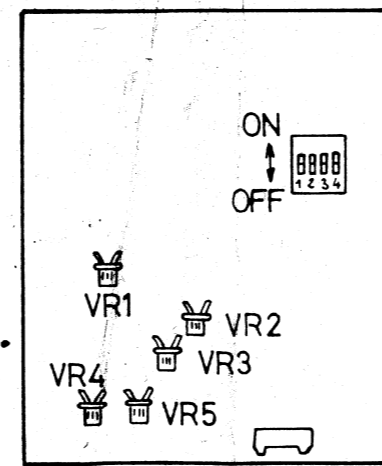

fine adjustment
réglage précis
feineinstellung

rough adjustment
réglage sommaire
grobEinstellung

- DO NOT TOUCH AS THESE ARE PREADJUSTED AT THE FACTRY
- NE PAS TOUCHER, CAR SONT PREREGLES EN USINE
- NICHT BERÜHREN, DENN DIESE WERDEN IN DER FABRIK VOREINGESTELLT

834-0123 ASSY SOUND BOARD_ PLAQUE SON_ SCHALLBRETT

OPTION		4 P DIP SW		
		4	3	1-2
SOUND SYSTEM SYSTEME SONORE SCHALLBRETT	COCKPIT	ON		NOT USED NON UTILISE NICAT GEBRAUCHT
	UPRIGHT MEUBLE SENKRECHTER	OFF		
TACHOMETER TACHYMETRE TACHOMETER	LED TYPE TYPE LED LED TYPE		ON	
	NON LED TYPE TYPE NON LED NON LED TYPE		OFF	