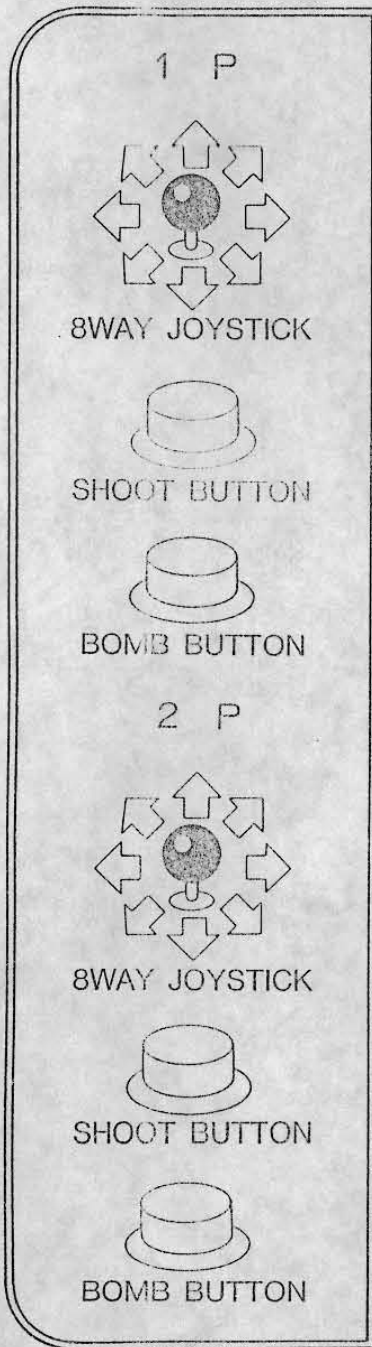

TM

TRUXTON II

DIP SW 1

*FACTORY CHOICE

		1	2	3	4	5	6	7	8	
NOT USE		OFF ON								
PICTURE INDICATE			OFF ON							
FUNCTION CHECK				OFF ON						
DEMO SOUND					OFF ON					
※1COIN/1PLAY COIN SW1	1 2 2 1 2 3	for ※1COIN/1PLAY EUROPE				2 1 3 1 4 1	OFF ON OFF ON	OFF OFF ON ON		
※1COIN/1PLAY COIN SW2	1 2 2 1 2 3	for ※1COIN/1PLAY EUROPE				1 3 1 4 1 6			OFF ON OFF ON	OFF OFF ON ON

JAMMA

SOLDER FACE			PARTS FACE	
GND	A	1	GND	
GND	B	2	GND	
+5V	C	3	+5V	
+5V	D	4	+5V	
N.C.	E	5	N.C.	
+12V	F	6	+12V	
	H	7		
COIN COUNTER 2	J	8	COIN COUNTER 1	
(COIN LOCK OUT 2)	K	9	(COIN LOCK OUT 1)	
SP (-)	L	10	SP (+)	
N.C.	M	11	N.C.	
VIDEO GREEN	N	12	VIDEO RED	
VIDEO SYNC	P	13	VIDEO BLUE	
SERVICE SW	R	14	VIDEO GND	
	S	15	TEST SW	
COIN SW 2	T	16	COIN SW 1	
START SW 2	U	17	START SW 1	
2P UP	V	18	1P UP	
2P DOWN	W	19	1P DOWN	
2P LEFT	X	20	1P LEFT	
2P RIGHT	Y	21	1P RIGHT	
2P PUSH 1	Z	22	1P PUSH 1	
2P PUSH 2	a	23	1P PUSH 2	
N.C.	b	24	N.C.	
N.C.	c	25	N.C.	
N.C.	d	26	N.C.	
GND	e	27	GND	
GND	f	28	GND	