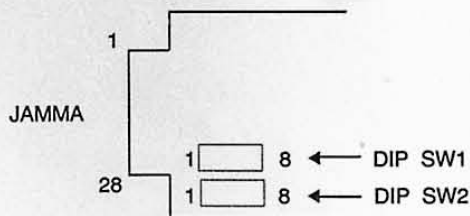

OPERATOR'S MANUAL

SQUASH

2 PLAYER
SIMULTANEOUS
BUY IN & CONTINUATION

gaelco, s.a.

ESCIPIÓN, 9/11 - 08023 BARCELONA - SPAIN - PHONE 417 36 26 FAX 417 28 02

P C B CONECTOR JAMMA

SOLDER SIDE			COMPONENTS SIDE
G N D	A	1	G N D
G N D	B	2	G N D
+ 5V	C	3	+ 5V
+ 5V	D	4	+ 5V
N.C.	E	5	N.C.
+ 12V	F	6	+ 12V
	H	7	
COIN COUNTER 2	J	8	COIN COUNTER 1
(COIN LOCK OUT 2)	K	9	(COIN LOCK OUT1)
SPEAKER (-)	L	10	SPEAKER (+)
N.C.	M	11	N.C.
VIDEO GREEN	N	12	VIDEO RED
VIDEO SYNC	P	13	VIDEO BLUE
SERVICE SW	R	14	VIDEO GND
N.C.	S	15	TEST SW
COIN 2	T	16	COIN 1
2P START	U	17	1P START
2P UP	V	18	1P UP
2P DOWN	W	19	1P DOWN
2P LEFT	X	20	1P LEFT
2P RIGHT	Y	21	1P RIGHT
2P SHOT	Z	22	1P SHOT
2P JUMP	a	23	1P JUMP
N.C.	b	24	N.C.
N.C.	c	25	N.C.
N.C.	d	26	N.C.
G N D	e	27	G N D
G N D	f	28	G N D

CONTROL PANEL

MONITOR	HORIZONTAL
GAME STYLE	1 PLAYER o 2 PLAYERS SIMULTANEOUS

POSITIONS OF DIP SW

COIN / CREDIT OPTION SWITCH SETTING

DIP SW 1

OPTION		S1	S2	S3	S4	S5	S6	S7	S8
C O I N 1	1 COIN 1 CREDIT						OFF	OFF	OFF
	2 COINS 1 CREDIT						OFF	OFF	ON
	3 COINS 1 CREDIT						OFF	ON	OFF
	4 COINS 1 CREDIT						OFF	ON	ON
	5 COINS 1 CREDIT						ON	OFF	OFF
	6 COINS 1 CREDIT						ON	OFF	ON
	3 COINS 2 CREDITS						ON	ON	OFF
	4 COINS 3 CREDITS						ON	ON	ON
C O I N 2	1 COIN 1 CREDIT			OFF	OFF	OFF			
	1 COIN 2 CREDITS			OFF	OFF	ON			
	1 COIN 3 CREDITS			OFF	ON	OFF			
	1 COIN 4 CREDITS			OFF	ON	ON			
	1 COIN 5 CREDITS			ON	OFF	OFF			
	1 COIN 6 CREDITS			ON	OFF	ON			
	2 COINS 3 CREDITS			ON	ON	OFF			
	3 COINS 4 CREDITS			ON	ON	ON			
MODE 2 PLAYERS	5 GAMES START 2 CR./CONT. 2 CR.		OFF						
	3 GAMES START 2 CR./CONT. 1 CR.		ON						
FREE PLAY	NO	OFF							
	YES	ON							