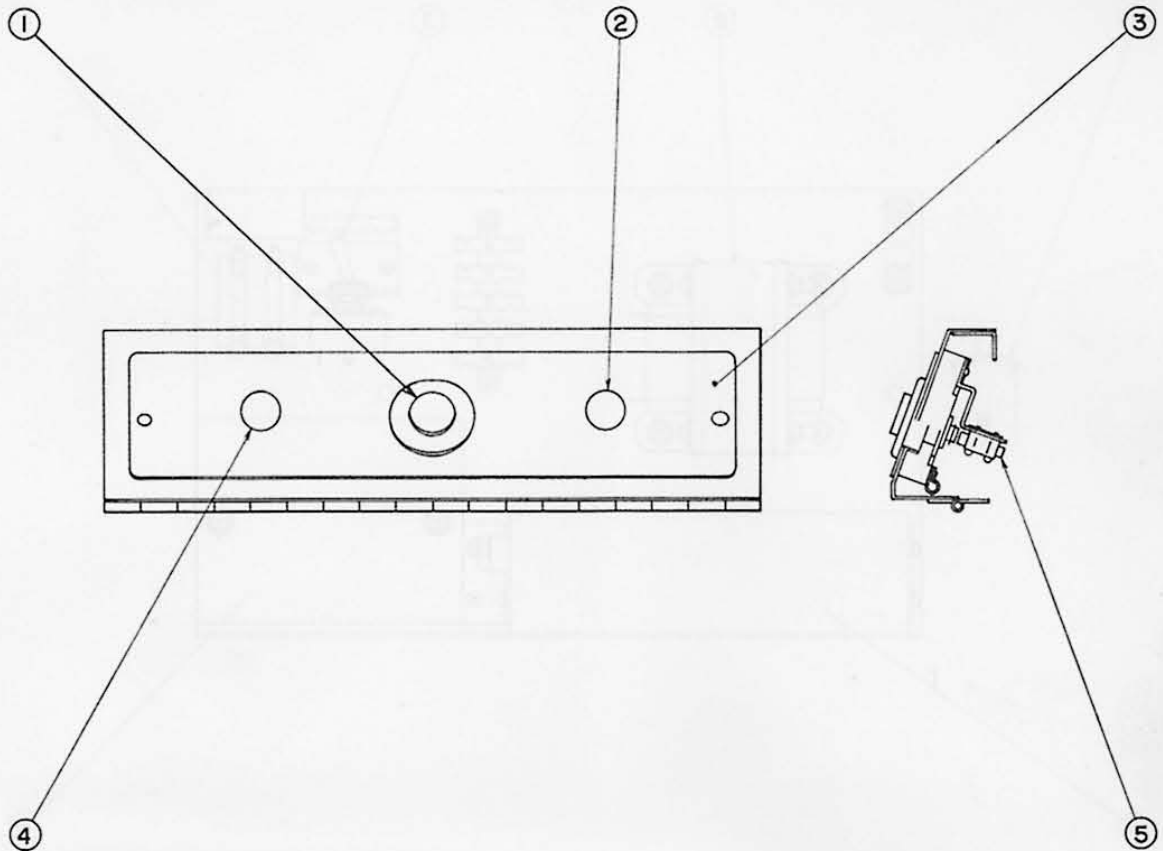

SEGA

TABLE TYPE

SPECIAL DUAL

PARTS CATALOG

SEGA OFFERS YOU THE UNBEATABLE COMBINATION OF QUALITY AND PLAY APPEAL IN AMUSEMENT GAMES

Item	Part No.	Description
1	AH-1036	Table Glass (560x860x5t)
2	CI-20001Y	Color Display Assy, 14H
3	CI-1026	Instruction Plate, Rear
4	DO-1033	TV Mask, Blue Smoke
5	96431-P-16	IC Board Assy, Special Dual
6	96431-P	IC Board Assy, Special Dual
7	S-94972	Noise Filter, AC 250V, 2A
8	90759X	Cable & Plug Assy
9	AH-1064	Instruction Plate, Front
10	AH-1010Y	Play Instructions Plate
11	S-93157	Volume Control, B-25KΩ
12	DO-1021	Color TV Mask, 14
13	96463X-P	Oscillator, Space Attack
14	BC-4603X	Power Amplifier, 5W
15	CC-2100	Coin Chute, Rejector Type, ¥100
16	96412-P	Oscillator, Head-On
17	AH-1046	Leg Arm
18	S-94156	Speaker, 12x8cm, 8Ω, 3W
19	S-90834	Switch, Push Button Type
20	AH-40003	Power Supply Assy (See Page 3 for Detail)
21	OL-3018	Extension Spring
22	S-96443	Switch, Rotary
23	AH-1032	Control Panel Assy (See Page 2 for Detail)
24	AH-1061	Coin Entry Plate
25	AH-1014	Knob
26	AH-1047	Leg
27	AH-1044	Leg Adjuster
	AH-0004	Leg Shoe
	S-96392	Push Button Switch, Yellow

Item	Part No.	Description
1	FL-1070	Push Button, Yellow
2	HO-1004	Control Unit
	HO-1006	Actuator
	HO-1007	Handle
	HO-1021	Shaft Holder
	S-91344	Switch, Micro Type
	S-82919	Handle Ball, 20φ, Black
3	AH-1045	Instruction Plate
4	TA-1039X	Control Unit
	TA-1036X	Handle Shaft
	TA-1038	Holder
	S-91421	Switch, Micro Type
	S-82971	Handle Ball, 20φ, Red
5	S-92028	Switch, Micro Type

Item	Part No.	Description
1	S-96262	AC Cord Connector Body
2	96559	Power Transformer, 9.5V, 12V, 14.5V x 2
3	S-96395	Switch Toggle, SP-DT, 15A
4	S-90645	Fuse, 1A
	S-90661	Fuse, 5A
5	S-96560	Switching Regulator, AC 100V, 5V, 6A
6	AH-4002	Regulator Unit
	S-95596	IC, μ A78M12UC
	S-96436	IC, μ A7812UC
	S-95866	IC, μ A7805UC