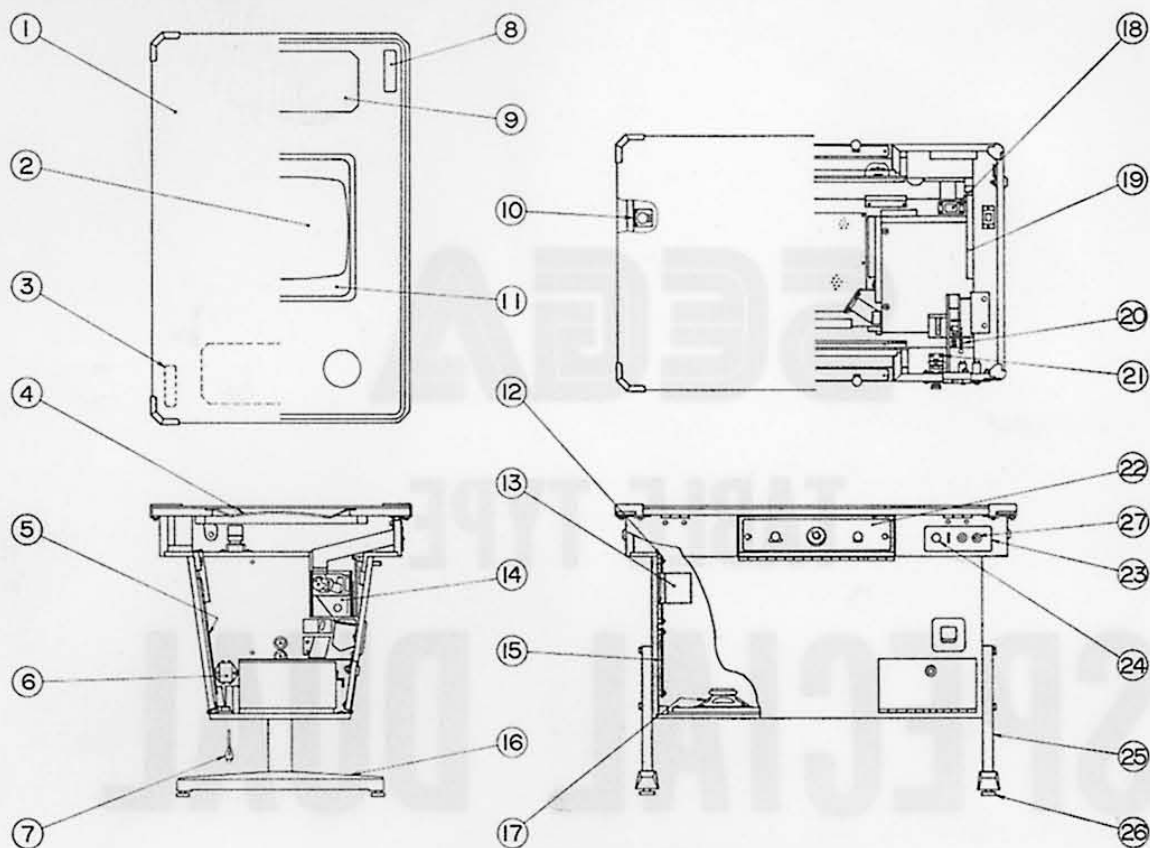

SEGA

TABLE TYPE

SPECIAL DUAL

PARTS CATALOG

SEGA OFFERS YOU THE UNBEATABLE COMBINATION OF QUALITY AND PLAY APPEAL IN AMUSEMENT GAMES

Item	Part No.	Description
1	AH-1036	Table Glass (560x860x5t)
2	CI-20001Y	Color Display Assy, 14H
3	CI-1026	Instruction Plate, Rear
4	DO-1033	TV Mask, Blue Smoke
5	96431-P-16	IC Board Assy, Special Dual
6	96431-P	IC Board Assy, Special Dual
7	S-94972	Noise Filter, AC 250V, 2A
8	90759X	Cable & Plug Assy
9	AH-1064	Instruction Plate, Front
10	AH-1010Y	Play Instructions Plate
11	S-93157	Volume Control, B-25KΩ
12	DO-1021	Color TV Mask, 14
13	96463X-P	Oscillator, Space Attack
14	BC-4603X	Power Amplifier, 5W
15	CC-2100	Coin Chute, Rejector Type, ¥100
16	96412-P	Oscillator, Head-On
17	AH-1046	Leg Arm
18	S-94156	Speaker, 12x8cm, 8Ω, 3W
19	S-90834	Switch, Push Button Type
20	AH-40003	Power Supply Assy (See Page 3 for Detail)
21	OL-3018	Extension Spring
22	S-96443	Switch, Rotary
23	AH-1032	Control Panel Assy (See Page 2 for Detail)
24	AH-1061	Coin Entry Plate
25	AH-1014	Knob
26	AH-1047	Leg
27	AH-1044	Leg Adjuster
	AH-0004	Leg Shoe
	S-96392	Push Button Switch, Yellow

Item	Part No.	Description
1	FL-1070	Push Button, Yellow
2	HO-1004	Control Unit
	HO-1006	Actuator
	HO-1007	Handle
	HO-1021	Shaft Holder
	S-91344	Switch, Micro Type
	S-82919	Handle Ball, 20φ, Black
3	AH-1045	Instruction Plate
4	TA-1039X	Control Unit
	TA-1036X	Handle Shaft
	TA-1038	Holder
	S-91421	Switch, Micro Type
	S-82971	Handle Ball, 20φ, Red
5	S-92028	Switch, Micro Type

Item	Part No.	Description
1	S-96262	AC Cord Connector Body
2	96559	Power Transformer, 9.5V, 12V, 14.5V x 2
3	S-96395	Switch Toggle, SP-DT, 15A
4	S-90645	Fuse, 1A
	S-90661	Fuse, 5A
5	S-96560	Switching Regulator, AC 100V, 5V, 6A
6	AH-4002	Regulator Unit
	S-95596	IC, μ A78M12UC
	S-96436	IC, μ A7812UC
	S-95866	IC, μ A7805UC