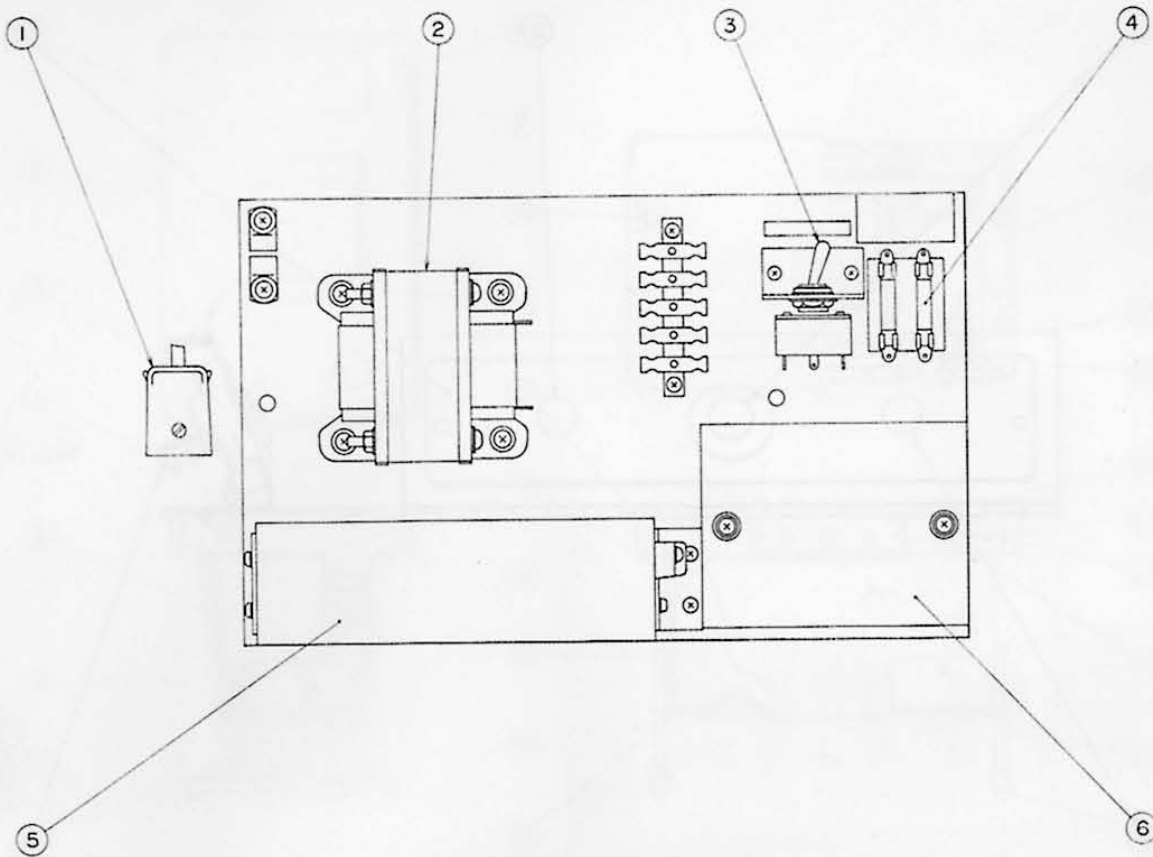

SEGA

TABLE TYPE

SPECIAL DUAL

PARTS CATALOG

SEGA OFFERS YOU THE UNBEATABLE COMBINATION OF QUALITY AND PLAY APPEAL IN AMUSEMENT GAMES

Item	Part No.	Description
1	AH-1036	Table Glass (560x860x5t)
2	CI-20001Y	Color Display Assy, 14H
3	CI-1026	Instruction Plate, Rear
4	DO-1033	TV Mask, Blue Smoke
5	96431-P-16	IC Board Assy, Special Dual
6	96431-P	IC Board Assy, Special Dual
7	S-94972	Noise Filter, AC 250V, 2A
8	90759X	Cable & Plug Assy
9	AH-1064	Instruction Plate, Front
10	AH-1010Y	Play Instructions Plate
11	S-93157	Volume Control, B-25KΩ
12	DO-1021	Color TV Mask, 14
13	96463X-P	Oscillator, Space Attack
14	BC-4603X	Power Amplifier, 5W
15	CC-2100	Coin Chute, Rejector Type, ¥100
16	96412-P	Oscillator, Head-On
17	AH-1046	Leg Arm
18	S-94156	Speaker, 12x8cm, 8Ω, 3W
19	S-90834	Switch, Push Button Type
20	AH-40003	Power Supply Assy (See Page 3 for Detail)
21	OL-3018	Extension Spring
22	S-96443	Switch, Rotary
23	AH-1032	Control Panel Assy (See Page 2 for Detail)
24	AH-1061	Coin Entry Plate
25	AH-1014	Knob
26	AH-1047	Leg
27	AH-1044	Leg Adjuster
	AH-0004	Leg Shoe
	S-96392	Push Button Switch, Yellow

Item	Part No.	Description
1	FL-1070	Push Button, Yellow
2	HO-1004	Control Unit
	HO-1006	Actuator
	HO-1007	Handle
	HO-1021	Shaft Holder
	S-91344	Switch, Micro Type
	S-82919	Handle Ball, 20φ, Black
3	AH-1045	Instruction Plate
4	TA-1039X	Control Unit
	TA-1036X	Handle Shaft
	TA-1038	Holder
	S-91421	Switch, Micro Type
	S-82971	Handle Ball, 20φ, Red
5	S-92028	Switch, Micro Type

Item	Part No.	Description
1	S-96262	AC Cord Connector Body
2	96559	Power Transformer, 9.5V, 12V, 14.5V x 2
3	S-96395	Switch Toggle, SP-DT, 15A
4	S-90645	Fuse, 1A
	S-90661	Fuse, 5A
5	S-96560	Switching Regulator, AC 100V, 5V, 6A
6	AH-4002	Regulator Unit
	S-95596	IC, μ A78M12UC
	S-96436	IC, μ A7812UC
	S-95866	IC, μ A7805UC