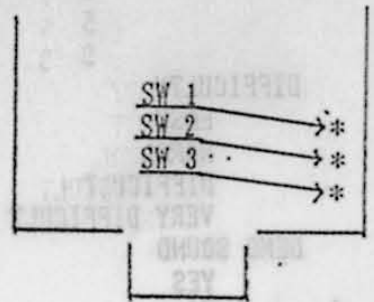

SALAMANDER

87-02723

WIRING DIAGRAM

SOLDER SIDE

PART SIDE

GND	1	G N D
GND	2	G N D
+5V	3	+5V
+5V	4	+5V
	5	
+12V	6	+12V
	7	
	8	
	9	
SPEAKER(-)	10	SPEAKER(+)
	11	
VIDEO GREEN	12	VIDEO RED
VIDEO SYNC	13	VIDEO BLUE
SERVICE	14	VIDEO GND
	15	
COIN 2	16	COIN 1
2P START	17	1P START
2P UP	18	1P UP
2P DOWN	19	1P DOWN
2P LEFT	20	1P LEFT
2P RIGHT	21	1P RIGHT
SW 1	22	SW 1
SW 2	23	SW 2
	24	
	25	
	26	
GND	27	GND
GND	28	GND

SCREEN INVERSION
 NORMAL
 REVERSE
 TEST MODE
 COIN MODE
 TEST MODE
 TYPE TABLE
 BRIGHT

DIP SW 1 1 2 3 4 5 6 7 8

1 CION 1 CREDIT	OFF	OFF	OFF	OFF				
1 CION 2 CREDIT	ON	OFF	OFF	OFF				
1 CION 3 CREDIT	OFF	ON	OFF	OFF				
1 CION 4 CREDIT	ON	ON	OFF	OFF				
1 CION 5 CREDIT	OFF	OFF	ON	OFF				
1 CION 6 CREDIT	ON	OFF	ON	OFF				
1 CION 7 CREDIT	OFF	ON	ON	OFF				
2 COIN 1 CREDIT	ON	ON	ON	OFF				NOT USED
2 COIN 3 CREDIT	OFF	OFF	OFF	ON				
2 COIN 5 CREDIT	ON	OFF	OFF	ON				
3 COIN 1 CREDIT	OFF	ON	OFF	ON				
3 COIN 2 CREDIT	ON	ON	OFF	ON				
3 COIN 4 CREDIT	OFF	OFF	ON	ON				
4 COIN 1 CREDIT	ON	OFF	ON	ON				
4 COIN 3 CREDIT	OFF	ON	ON	ON				

DIP SW 3 1 2 3 4

SCREEN INVERSION				
NORMAL	OFF			
REVERSE	ON			
TEST MODE				
GAME MODE		OFF		
TEST MODE		ON		
TYPE TABLE			OFF	
UPRIGHT			ON	