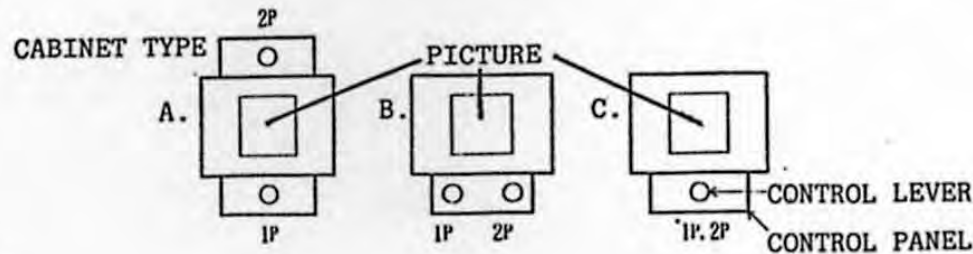

CONNECTOR (JAMMA)

SOLDER SIDE		PARTS SIDE	
GND	1	A	GND
GND	2	B	GND
+5V	3	C	+5V
+5V	4	D	+5V
	5	E	
+12V	6	F	+12V
	7	H	
COIN COUNTER 2	8	J	COIN COUNTER 1
	9	K	COIN LOCK OUT
SPEAKER (-)	10	L	SPEAKER (+)
AUDIO GND	11	M	AUDIO (+)
VIDEO G	12	N	VIDEO R
VIDEO SYNC	13	P	VIDEO B
SERVICE SW	14	R	VIDEO GND
	15	S	TEST SW
COIN SW 2	16	T	COIN 1
2P START SW	17	U	1P START
2P UP	18	V	1P UP
2P DOWN	19	W	1P DOWN
2P LEFT	20	X	1P LEFT
2P RIGHT	21	Y	1P RIGHT
2P PUSH 1	22	Z	1P PUSH 1
1P PUSH 2	23	a	1P PUSH 2
	24	b	
	25	c	
	26	d	
GND	27	e	GND
GND	28	f	GND

		1	2	4	5	6	7	8
TEST	NORMAL	OFF			OFF	(ALWAYS)		
	TEST MODE	ON						
COIN 1	1COIN1CREDIT		OFF	OFF				
	1 2		OFF	ON				
	2 1		ON	OFF				
ATTRACT	SOUND				OFF			
	NO SOUND				ON			
FREEZE	NORMAL					OFF		
	STOP					ON		
COIN 2	1COIN2CREDIT						OFF	OFF
	1 2						OFF	ON
	2 1						ON	OFF
	3 1						ON	ON

SW A

		1	2	3	4	5	6	7	8
ALBATROSS	(ALWAYS 3.4.5 OFF)			OFF	OFF	OFF			
	3	OFF	OFF						
	1	OFF	ON						
	2	ON	OFF						
CABINET	A.FRIP						OFF	OFF	
	B.NON FRIP						OFF	ON	
	C.NON FRIP						ON	ON	
1P SIDE	NORMAL								OFF
	REVERSE								ON

SW B

ROLLING THUNDER CN-207