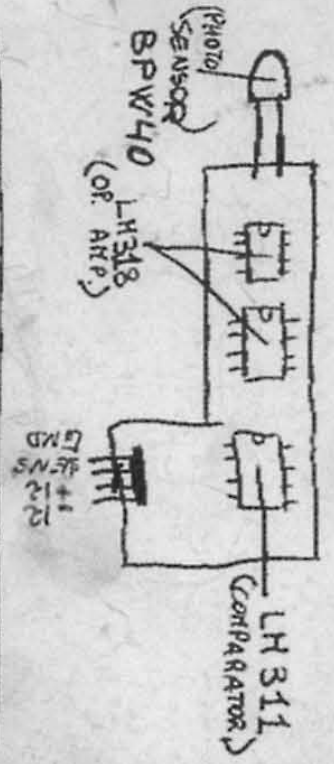

DISPOSIZ COM. PIATRINO

Operation
Wolf

POS INTEGRATO SENSOR

IC TYPE 74LS74