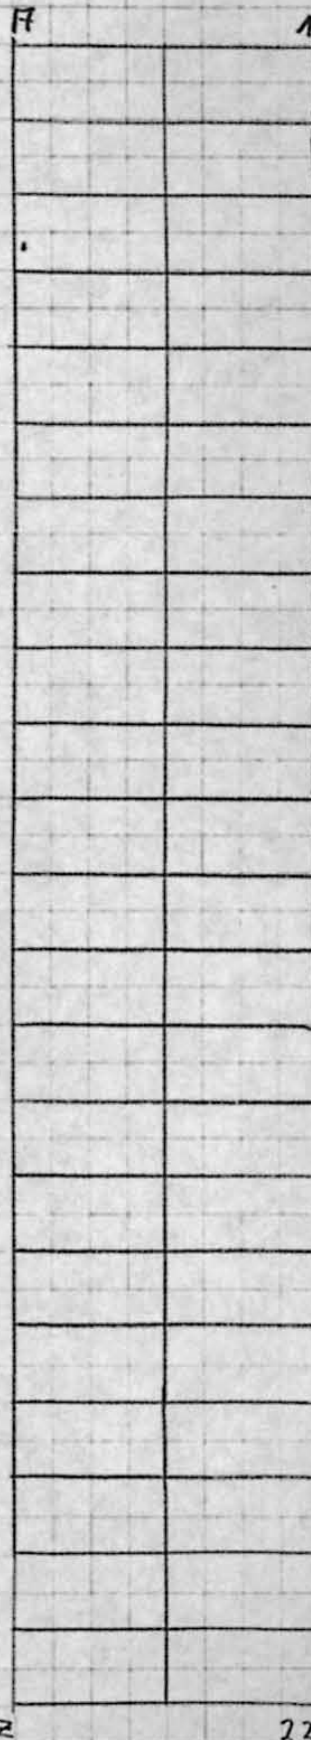

OPERATION WOLF

R

Solder Side

Parts Side

(Schwarz) GND

GND

GND

Video Rot (rot)

(blau) Video Blau

Video Grün (grün)

Video Sync. (weiß)

(orange-violet) Coin in 2

Coin in 1 (orange-grün)

(gelb-rot) Coin Counter

Coin counter (orange-schwarz)

Service (weiß-grau)

Start (rot-schwarz)

(weiß-braun)

(grün-schwarz)

(gelb-braun)

Klangfarbenregelung

Feuer (rot-weiß)

Z

22