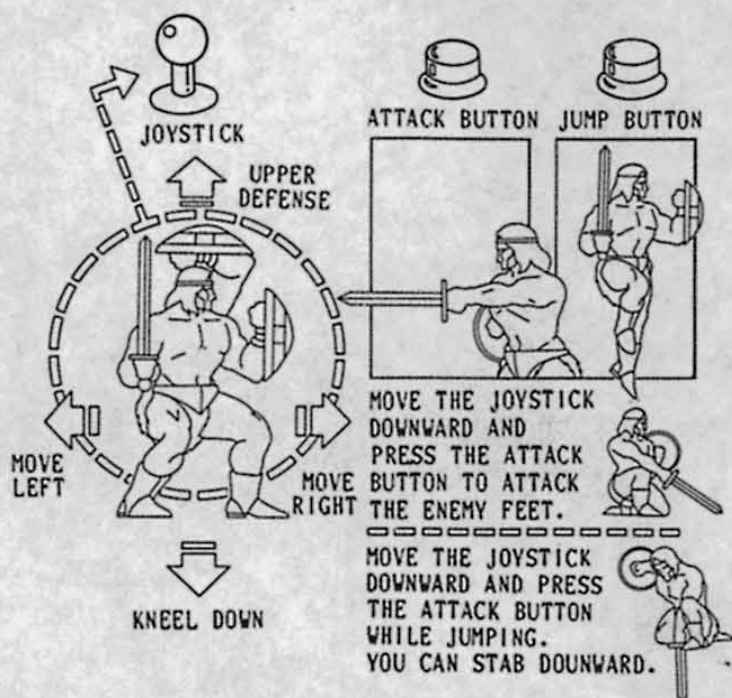

### HOW TO CONTROL

BY COLLECTING ITEMS, YOU CAN USE  
THREE TYPES OF WEAPON.

2-PLAYER INTERACTIVE

G35 00378A

# NASTAR

No. 1/1  
7-14-11

THIS IS THE WAY TO CLEAR AND RIDE ON THE MOVING FLOOR IN STAGE 4.

1. JUMP TOWARD TO THE WALL ABOVE THE MOVING FLOOR.
2. DURING THE JUMP, CROUCH DOWN IN AIR.
3. FALL DOWN AS IS. YOU CAN KNEEL ON THE EDGE OF THE MOVING FLOOR.