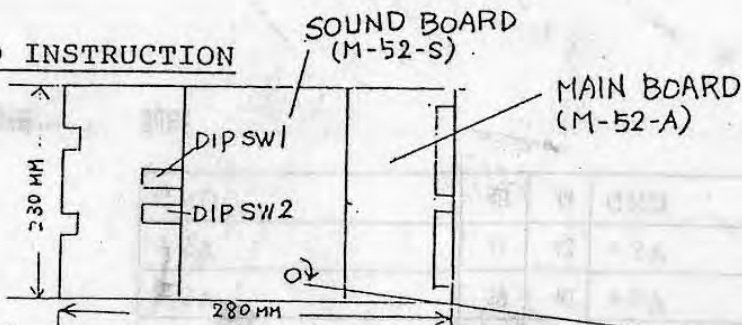

MOON PATROL

P.C. BOARD INSTRUCTION

* Volume of sound can be adjusted by using SOUND VOLUME

DIP SWITCH ADJUSTMENT

DIP SW 1

		SW	1	2	3	4	5	6	7	8	
No of		5	OFF	OFF							
MOON PARTOL		3	ON	OFF							
CAR		2	OFF	ON							
		1	ON	ON							
EXTRA	1mil, 3mil, 5mil.				OFF	OFF					
POINT	2 " , 4 " , 6 " ,				ON	OFF					
	1 "				OFF	ON					
	no extra point				ON	ON					
COIN MODE	MODE 2	1 coin 1 play					OFF	OFF			
		2 " 1 "					ON	OFF			
	DIP SW2A	3 " 1 "					OFF	ON			
	No.3	Free Play					ON	ON			
	ON	1 coin 2 play							OFF	OFF	
		1 " 3 "							ON	OFF	
		1 " 5 "							OFF	ON	
		1 " 6 "							ON	ON	
		1 coin 1 play						OFF	OFF	OFF	OFF
	MODE 1	2 " 1 "						ON	OFF	OFF	OFF
		3 " 1 "						OFF	ON	OFF	OFF
	DIP SW2	4 " 1 "						ON	ON	OFF	OFF
No.3	5 " 1 "						OFF	OFF	ON	OFF	
OFF	6 " 1 "						ON	OFF	ON	OFF	
	1 " 2 "						OFF	OFF	OFF	ON	
	1 " 3 "						ON	OFF	OFF	ON	
	1 " 4 "						OFF	ON	OFF	ON	
	1 " 5 "						ON	ON	OFF	ON	
	1 " 6 "						OFF	OFF	ON	ON	
	Free Play						ON	ON	ON	ON	

DIP SW 2

		SW	1	2	3	4	5	6	7	8
Diversion	1 player		OFF							
of Screen	2 "		ON							
Game	TABLE TYPE		OFF							
Feature	UPRIGHT TYPE		ON			ALWAYS	OFF			
Coin Mode	MODE 1			OFF						
Adjustment	MODE 2			ON