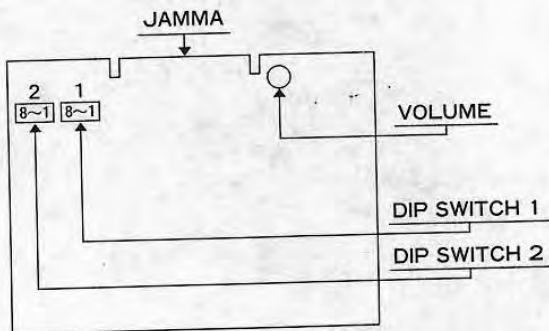

ヨコ画面
(HORIZONTAL DISPLAY)

○ コントロールパネルの配置.....
(CONTROL PANEL CONFIGURATION)

横並び二人同時プレイ型
(SIMULTANEOUS GAME PLAY)

4方向ジョイスティック

4 WAY JOYSTICK

ボタン1

BUTTON1

○ PCボードの説明.....
(EXPLANATION OF P.C.B.)

○ JAMMA規格 (JAMMA STANDARD)

半田面 (SOLDER SIDE)		部品面 (PARTS SIDE)	
GND	A 1	GND	
GND	B 2	GND	
+5V	C 3	+5V	
+5V	D 4	+5V	
N.C.	E 5	N.C.	
+12V	F 6	+12V	
誤挿入防止キー (SAFETY KEY)		H 7	誤挿入防止キー (SAFETY KEY)
COIN COUNTER2	J 8	COIN COUNTER1	
N.C.	K 9	N.C.	
SPEAKER(-)	L 10	SPEAKER(+)	
N.C.	M 11	N.C.	
VIDEO GREEN	N 12	VIDEO RED	
VIDEO SYNC	P 13	VIDEO BLUE	
SERVICE SW	R 14	VIDEO GND	
N.C.	S 15	N.C.	
COIN SW2	T 16	COIN SW1	
START SW2	U 17	START SW1	
2P UP	V 18	1P UP	
2P DOWN	W 19	1P DOWN	
2P LEFT	X 20	1P LEFT	
2P RIGHT	Y 21	1P RIGHT	
2P BUTTON1	Z 22	1P BUTTON1	
N.C.	a 23	N.C.	
N.C.	b 24	N.C.	
N.C.	c 25	N.C.	
N.C.	d 26	N.C.	
GND	e 27	GND	
GND	f 28	GND	

DIP SWITCH 2 SETTINGS

項目 ITEM	内容 DESCRIPTION	1	2	3	4	5	6	7	8	
画面反転 MONITOR FLIP	反転 FLIP	ON	取 扱 禁 止							
	通常 NORMAL	OFF								
コインの設定1 COIN 1 SWITCH SETTINGS	FREE PLAY				ON	ON	ON			
	1COIN 4CREDIT				ON	ON	OFF			
	1COIN 3CREDIT				ON	OFF	ON			
	1COIN 2CREDIT				ON	OFF	OFF			
	4COIN 1CREDIT				OFF	ON	ON			
	3COIN 1CREDIT				OFF	ON	OFF			
	2COIN 1CREDIT				OFF	OFF	ON			
	1COIN 1CREDIT				OFF	OFF	OFF			
コインの設定2 COIN 2 SWITCH SETTINGS	FREE PLAY							ON	ON	ON
	1COIN 4CREDIT							ON	ON	OFF
	1COIN 3CREDIT							ON	OFF	ON
	1COIN 2CREDIT							ON	OFF	OFF
	4COIN 1CREDIT						OFF	ON	ON	
	3COIN 1CREDIT						OFF	ON	OFF	
	2COIN 1CREDIT						OFF	OFF	ON	
	1COIN 1CREDIT						OFF	OFF	OFF	