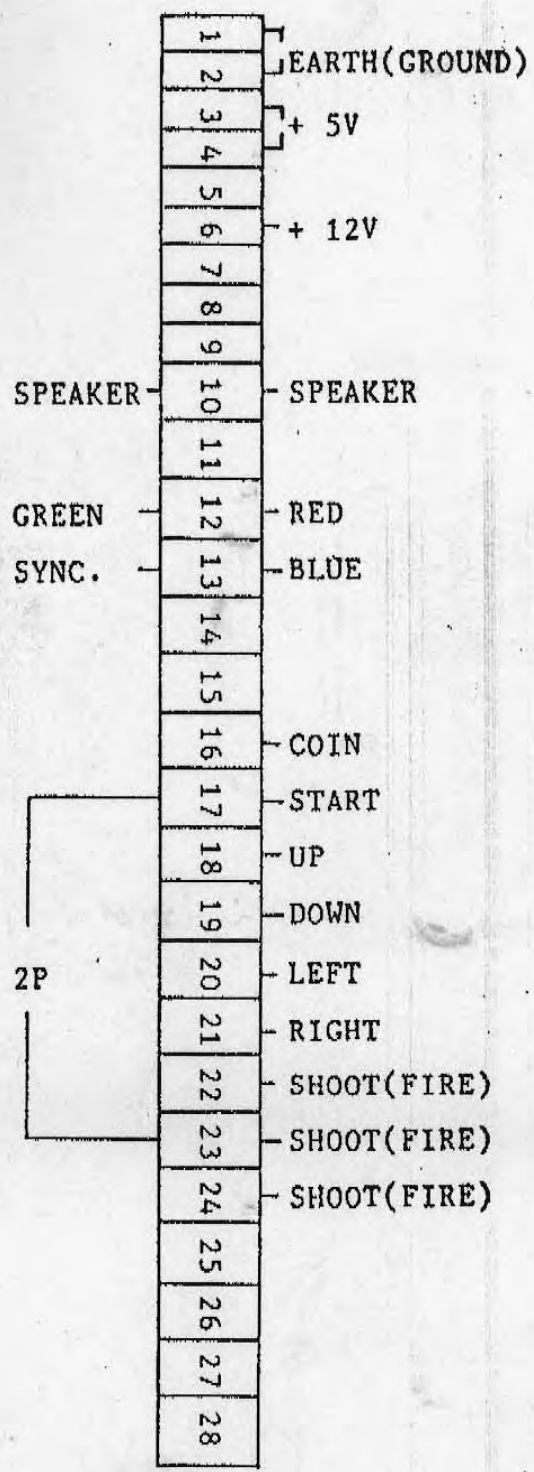

DIFFICULTY	SW-1	SW-2	SW-3
NUMBER OF LIFE			
BONUS			
SOUND OF DEMONSTRATION			
CONNECTION			
PORTRAIT			
TWO CREDIT			

KLAX