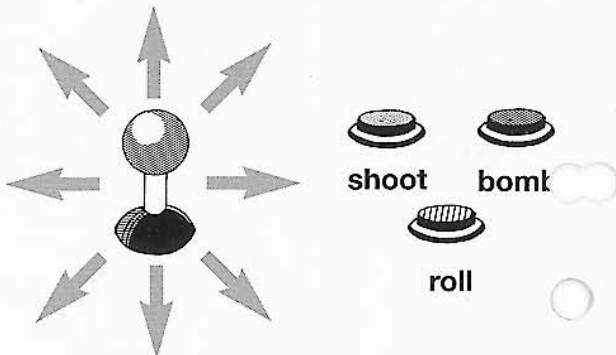

OPERATOR'S MANUAL

HARD TIMES

copyright 1994

Playmark

P C B CONECTOR JAMMA

SOLDER SIDE	PIN	NO.	COMPONENTS SIDE
GND	A	1	GND
GND	B	2	GND
+5V	C	3	+5V
+5V	D	4	+5V
	E	5	
+12V	F	6	+12V
	H	7	
COIN COUNTER 2	J	8	COIN COUNTER 1
COIN LOCKOUT 2	K	9	COIN LOCKOUT 1
SPEAKER (-)	L	10	SPEAKER (+)
	M	11	
GREEN	N	12	RED
SYNC	P	13	BLUE
SERVICE	R	14	VIDEO GND
	S	15	
COIN IN 2	T	16	COIN IN 1
2P START	U	17	1P START
2P UP	V	18	1P UP
2P DOWN	W	19	1P DOWN
2P LEFT	X	20	1P LEFT
2P RIGHT	Y	21	1P RIGHT
2P SHOOT	Z	22	1P SHOOT
2P ROLL	a	23	1P ROLL
2P BOMB	b	24	1P BOMB
	c	25	
	d	26	
GND	e	27	GND
GND	f	28	GND

CONTROL PANEL

ITEM	DESCRIPTION	DIP SWITCH 2							
		1	2	3	4	5	6	7	8
NUMBER OF LIVES	3 2 5 1	OFF ON OFF ON	OFF OFF ON ON						
EXTENDED PLAY	300K, 500K EVERY 500K, 500K EVERY 500K ONLY NO EXTEND PLAY			OFF ON OFF ON	OFF OFF ON ON				
DIFFICULTY	NORMAL EASY HARD VERY HARD					OFF ON OFF ON	OFF OFF ON ON		
CONTINUE PLAY	YES NO							OFF ON	
DEMO SOUND	NO YES								OFF ON