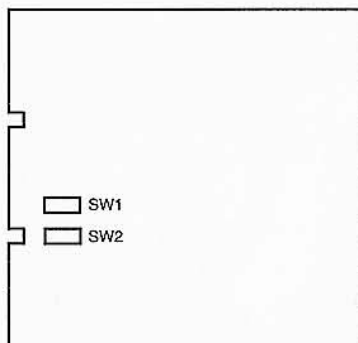

OPERATOR'S MANUAL

HARD TIMES

copyright 1994

Playmark

P C B CONECTOR JAMMA

SOLDER SIDE	PIN	NO.	COMPONENTS SIDE
GND	A	1	GND
GND	B	2	GND
+5V	C	3	+5V
+5V	D	4	+5V
	E	5	
+12V	F	6	+12V
	H	7	
COIN COUNTER 2	J	8	COIN COUNTER 1
COIN LOCKOUT 2	K	9	COIN LOCKOUT 1
SPEAKER (-)	L	10	SPEAKER (+)
	M	11	
GREEN	N	12	RED
SYNC	P	13	BLUE
SERVICE	R	14	VIDEO GND
	S	15	
COIN IN 2	T	16	COIN IN 1
2P START	U	17	1P START
2P UP	V	18	1P UP
2P DOWN	W	19	1P DOWN
2P LEFT	X	20	1P LEFT
2P RIGHT	Y	21	1P RIGHT
2P SHOOT	Z	22	1P SHOOT
2P ROLL	a	23	1P ROLL
2P BOMB	b	24	1P BOMB
	c	25	
	d	26	
GND	e	27	GND
GND	f	28	GND

CONTROL PANEL

ITEM	DESCRIPTION	DIP SWITCH 2							
		1	2	3	4	5	6	7	8
NUMBER OF LIVES	3 2 5 1	OFF ON OFF ON	OFF OFF ON ON						
EXTENDED PLAY	300K, 500K EVERY 500K, 500K EVERY 500K ONLY NO EXTEND PLAY			OFF ON OFF ON	OFF OFF ON ON				
DIFFICULTY	NORMAL EASY HARD VERY HARD					OFF ON OFF ON	OFF OFF ON ON		
CONTINUE PLAY	YES NO							OFF ON	
DEMO SOUND	NO YES								OFF ON