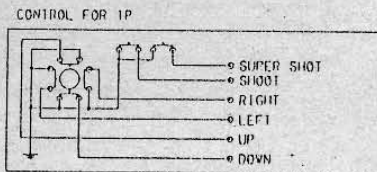

### 1. VIDEO SCREEN FLIP

SW	1	MODE
<input type="radio"/>	OFF	NORMAL
	ON	UPSIDE DOWN

### 2. CHANGE OF MODE

SW	3	MODE
<input type="radio"/>	OFF	GAME MODE
	ON	TEST MODE

SW2 and SW4 are not used.

shows recommended settings.

Gang Busters

- NOTES -

- 1P IS NO.1 PLAYER  
2P IS NO.2 PLAYER
- SURGE KILLER DIODES FOR COIN COUNTER INSTALLED ON THE P.C.B.  
コインカウンター用保護ダイオードは P.C.B.に取り付け済みです。