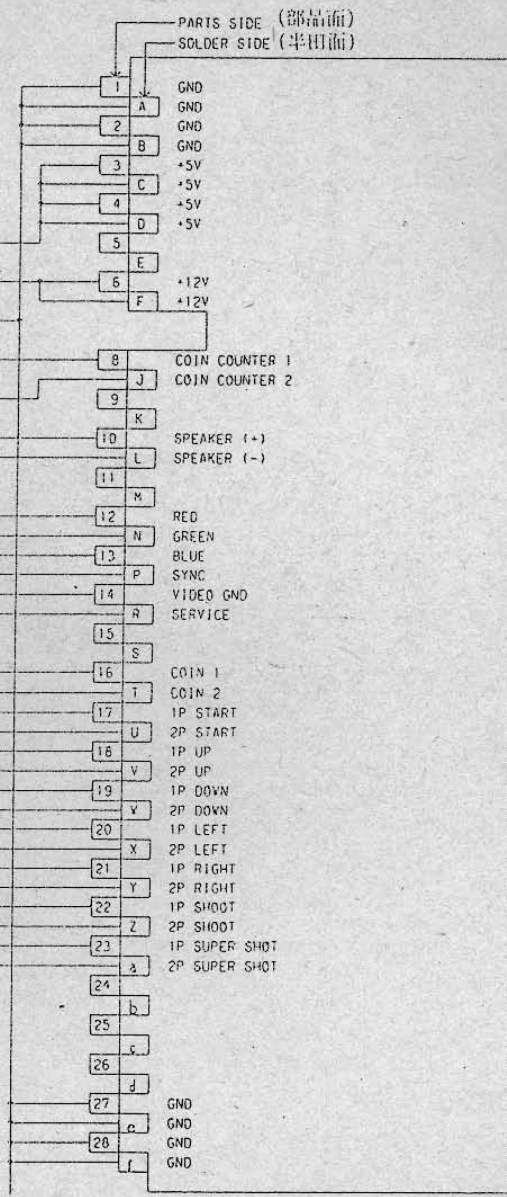

- NOTES -

1. 1P IS NO.1 PLAYER
   2P IS NO.2 PLAYER
2. SURGE KILLER DIODES FOR COIN COUNTER INSTALLED ON THE P.C.B.
   コインカウンター用保護ダイオードは P.C.B.に取り付け済みです。

JAMMA 56PIN EDGE CONNECTOR
5/32 INCH PITCH

KONAMI			KONAMI INDUSTRY CO.,LTD.		REG. TYPE	WIRING DIAGRAM
DRAW	CHECK	APPROVE	RELEASE DATE	88.06.20	NAME	GX878 PWB351170A
MATSUURA	MATSUURA	<i>[Signature]</i>	SCALE	TOLE-RANCE	CODE NO.	351268