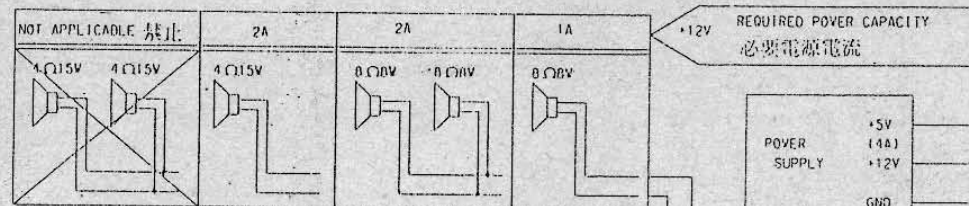

- NOTES -

1. 1P IS NO.1 PLAYER
   2P IS NO.2 PLAYER
2. SURGE KILLER DIODES FOR COIN COUNTER INSTALLED ON THE P.C.B.
   コインカウンター用保護ダイオードは P.C.B.に取り付け済みです。

JAMMA 56PIN EDGE CONNECTOR
5/32 INCH PITCH

KONAMI			KONAMI INDUSTRY CO.,LTD.		REG. TYPE	WIRING DIAGRAM
DRAW	CHECK	APPROVE	RELEASE DATE	88.06.20	NAME	GX878 PWB351170A
MATSUURA	MATSUURA	<i>[Signature]</i>	SCALE	TOLE-RANCE	CODE NO.	351268