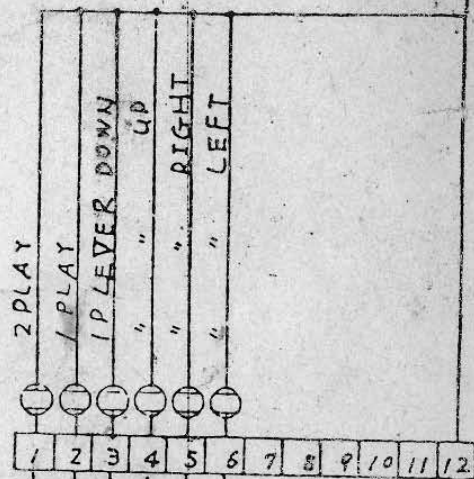

SPEAKER

GND	1
"	2
"	3
"	4
+5V	5
"	6
"	7
"	8
2P LEVER DOWN	9
" " UP	10
" " RIGHT	11
" " LEFT	12
	13
	14
	15
	16
1P LEVER DOWN	17
" " UP	18
" " RIGHT	19
" " LEFT	20
XXXXXXXXXX	21
	22
	23
	24
COIN IN USED	25
1 PLAY	26
GND X	27
COIN IN	28
GND	29
2 PLAY	30
GREEN	31
RED	32
SYNC	33
BLUE	34
XXXXXXXXXX	35
AUDIO OUT PUT	36
+12V	37
"	38
"	39
"	40
GND	41
"	42
"	43
"	44