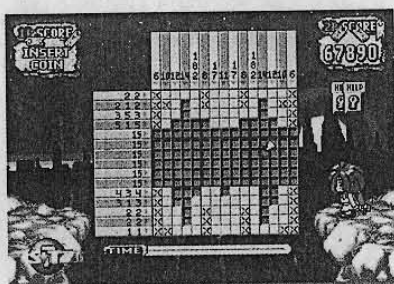

CROQUIS

크로키