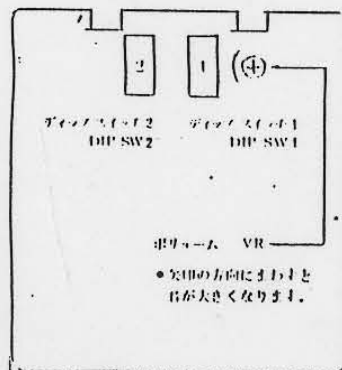

- 4方向レバー使用 4-WAY JOYSTICK
- 横画面 HORIZONTAL SCREEN
(画面方向はDIPSW-2で設定して下さい。)
(Set the screen direction by DIP SWITCH 2.)

JALECO 株式会社 **ジャレコ**

〒158 東京都世田谷区上用賀5-24-9
TEL 03-420-2271
FAX 03-420-2280

JALECO LTD.

5-24-9 KAMIYOHGA, SETAGAYA-KU, TOKYO 158, JAPAN.
TEL 03-420-2271
TELEX JALECO J27891

CITY CONNECTION

=====

WIRING DIAGRAM

1985,09,27

SOLIDER SIDE

PART SIDE

GND 18
 GND 17
 +5V 16
 15
 14
 13
 12
 11
 10
 2P JUMP 9
 2P LEFT 8
 2P DOWN 7
 2P START 6
 1P JUMP 5
 1P LEFT 4
 1P DOWN 3
 BLUE 2
 RED 1

GND
 GND
 +5V
 +5V
 +12V
 SP
 COIN
 2P SHOOT
 2P RIGHT
 2P UP
 1P START
 1P SHOOT
 1P RIGHT
 1P UP
 GREEN
 SYEN

DIP SWITCH2

1 2 3 4 5 6 7 8

NUMBER OF PLAYERS 3 ON ON
 4 OFF ON
 5 ON OFF

FREE PLAY OFF OFF

ATTRACT SOUND WITHOUT ON
 WITH OFF

TABLE TYPE OFF
 UPRIGHT TYPE ON

DIP SWITCH1

1 2 3 4 5 6 7 8

1 COIN 1PLAY ON ON ON
 1 COIN 2PLAY OFF ON ON
 1 COIN 3PLAY ON OFF ON
 1 COIN 4PLAY OFF OFF ON
 2 COIN 1PLAY ON ON OFF
 3 COIN 1PLAY OFF ON OFF
 4 COIN 1PLAY ON OFF OFF
 5 COIN 1PLAY OFF OFF OFF