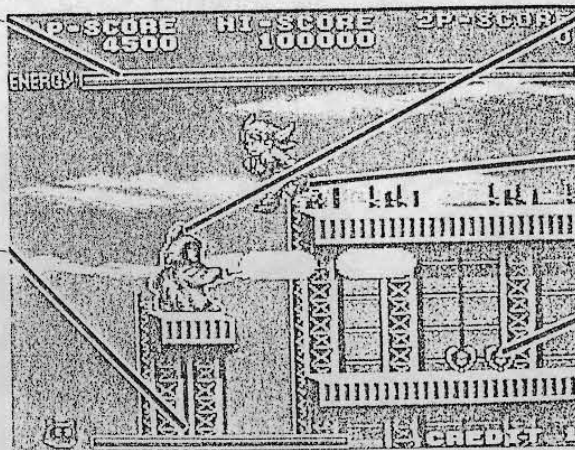

# AVENGING SPIRIT

An exciting new game from JALECO in which the hero invades the bodies of the enemies as he sets out upon a dangerous adventure in search of the special keys needed to unlock the secret hideaway where the lovely Miss Darling is being held.

ENERGY GAUGE  
for the Spirit

ENERGY GAUGE  
for the player's  
character whose body  
the Spirit is possessing.

PLAYER'S CHARACTER  
pulses with a  
colorful outline.

ENEMY CHARACTERS  
The Spirit must  
choose to invade  
the body of any  
one of the enemy  
characters.