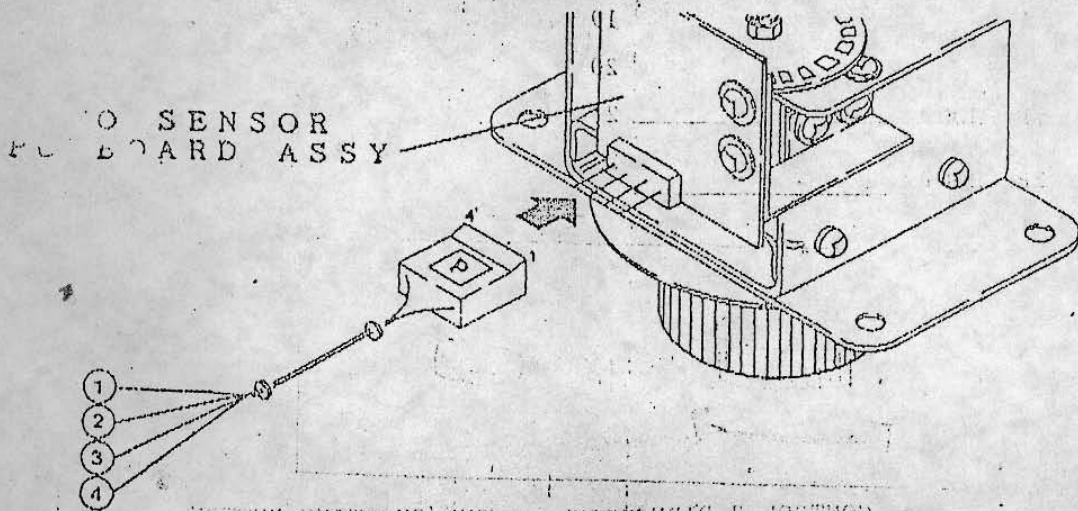

DIP SW

ARKANOID

REMARKS		1	2	3	4	5	6	7	8
GAME TYPE	TABLE	OFF							
	UP RIGHT	ON							
PLAY COIN	1 COIN/1CREDIT		OFF						
NUMBER OF PLAYER	3			OFF					
	5			ON					
BONUS	30000/60000				OFF				
	20000				ON				
DIFFICULTY	RANK A EASY					OFF			
	RANK B DIFFICULT					ON			
TEST MODE	NORMAL GAME						OFF		
	TEST MODE						ON		
MONITOR SCREEN ROTATION	NORMAL							OFF	
	INVERSION							ON	
CONTINUATION PLAY	WITHOUT								OFF
	WITH								ON

LEVER WIRING DIAGRAM

P FREE HARNESS ASSY NO (COLOR)	SIGN	TERMINAL NO.	SIGN	TERMINAL NO.
1 (GREEN- BLUE)	1P LEFT	16	2P LEFT	T
2 (RED)	+5V	11	+5V	
3 (BLACK)	GND	11	GND	
4 (RED- YELLOW)	1P RIGHT	15	2P RIGHT	S
	1P SUB/SHOOT	21	2P SUB/SHOOT	Y

WIRING DIAGRAM

Wichtiger Hinweis!
Bitte überprüfen Sie Ihren Adapter mit diesem Belegungsplan!