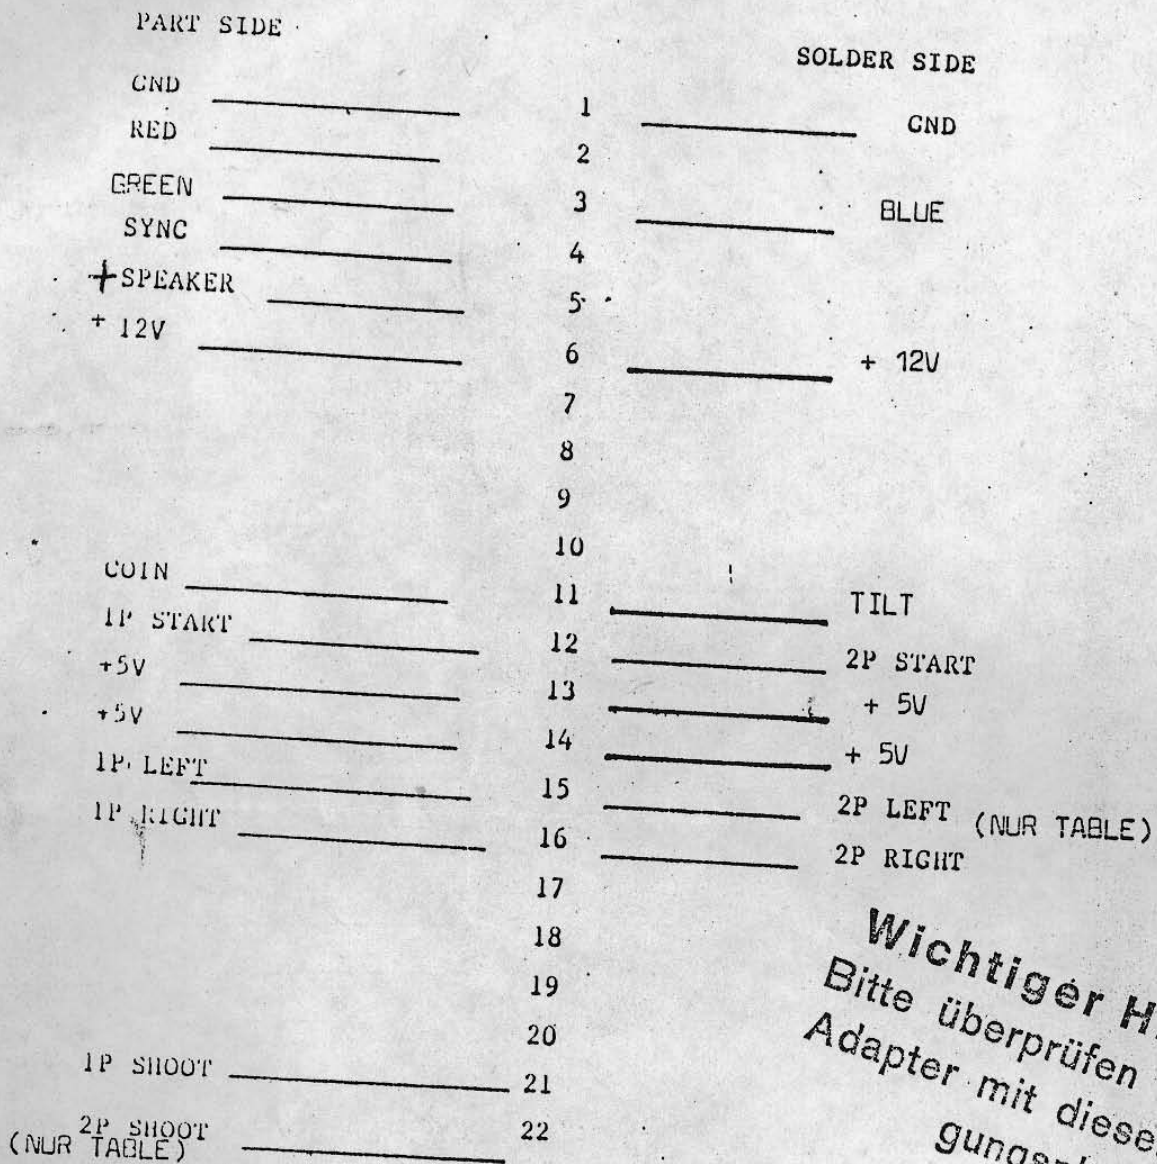

DIP SW

ARKANOID

REMARKS		1	2	3	4	5	6	7	8
GAME TYPE	TABLE	OFF							
	UP RIGHT	ON							
PLAY COIN	1 COIN/1CREDIT		OFF						
NUMBER OF PLAYER	3			OFF					
	5			ON					
BONUS	30000/60000				OFF				
	20000				ON				
DIFFICULTY	RANK A EASY					OFF			
	RANK B DIFFICULT					ON			
TEST MODE	NORMAL GAME						OFF		
	TEST MODE						ON		
MONITOR SCREEN ROTATION	NORMAL							OFF	
	INVERSION							ON	
CONTINUATION PLAY	WITHOUT								OFF
	WITH								ON

LEVER WIRING DIAGRAM

P FREE HARNESS ASSY NO (COLOR)	SIGN	TERMINAL NO.	SIGN	TERMINAL NO.
1 (GREEN- BLUE)	1P LEFT	16	2P LEFT	T
2 (RED)	+5V	11	+5V	
3 (BLACK)	GND	11	GND	
4 (RED- YELLOW)	1P RIGHT	15	2P RIGHT	S
	1P SUB/SHOOT	21	2P SUB/SHOOT	Y

WIRING DIAGRAM

Wichtiger Hinweis!
Bitte überprüfen Sie Ihren Adapter mit diesem Belegungsplan!