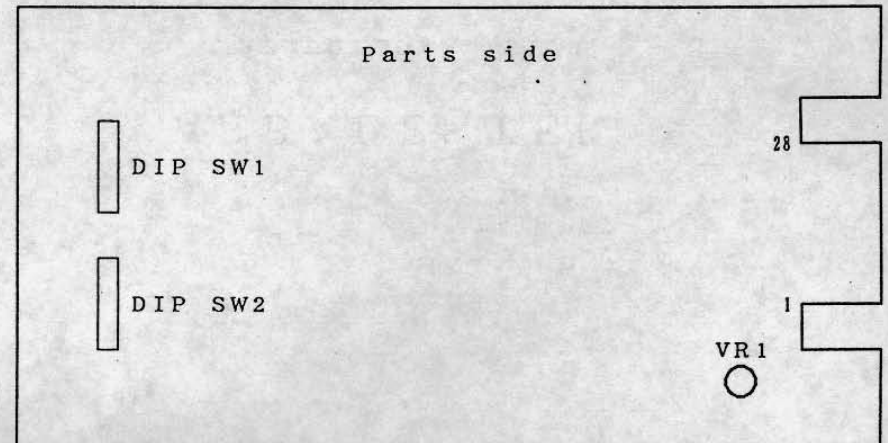

DIP SW (1)

Item	Condition	1	2	3	4	5	6	7	8	
Don't touch		OFF								
		ON								
Screen turning over	Normal		OFF							
	Reverse		ON							
Test mode	Game			OFF						
	Test			ON						
Don't touch					OFF					
					ON					
COIN MODE 1	COIN 1	1 COIN 1 PLAY				OFF		OFF		
		1 COIN 2 PLAY				ON		OFF		
		2 COIN 1 PLAY					OFF		ON	
		2 COIN 3 PLAY					ON		ON	
	COIN 2	1 COIN 1 PLAY							OFF	OFF
		1 COIN 2 PLAY							ON	OFF
		2 COIN 1 PLAY							OFF	ON
		2 COIN 3 PLAY							ON	ON

COIN MODE 2	COIN 1	1 COIN 1 PLAY				OFF		OFF		
		2 COIN 1 PLAY				ON		OFF		
		3 COIN 1 PLAY					OFF		ON	
		4 COIN 1 PLAY					ON		ON	
	COIN 2	1 COIN 2 PLAY							OFF	OFF
		1 COIN 3 PLAY							ON	OFF
		1 COIN 4 PLAY							OFF	ON
		1 COIN 6 PLAY							ON	ON

DIP SW (2)

Item	Condition	1	2	3	4	5	6	7	8
Difficulty	easy	OFF	OFF						
		ON							
	↓	OFF	ON						
	Difficult	ON							
Score of 1up	Not			OFF	OFF				
	30000pts. Only			ON	OFF				
	60000pts. Only			OFF	ON				
	300000/600000pts			ON					
Number of Player's Fighters	3					OFF	OFF		
	5					ON	OFF		
	2					OFF	ON		
	4					ON			
Don't touch								OFF	
								ON	
Coin select	Coin mode 1								OFF
	Coin mode 2								ON